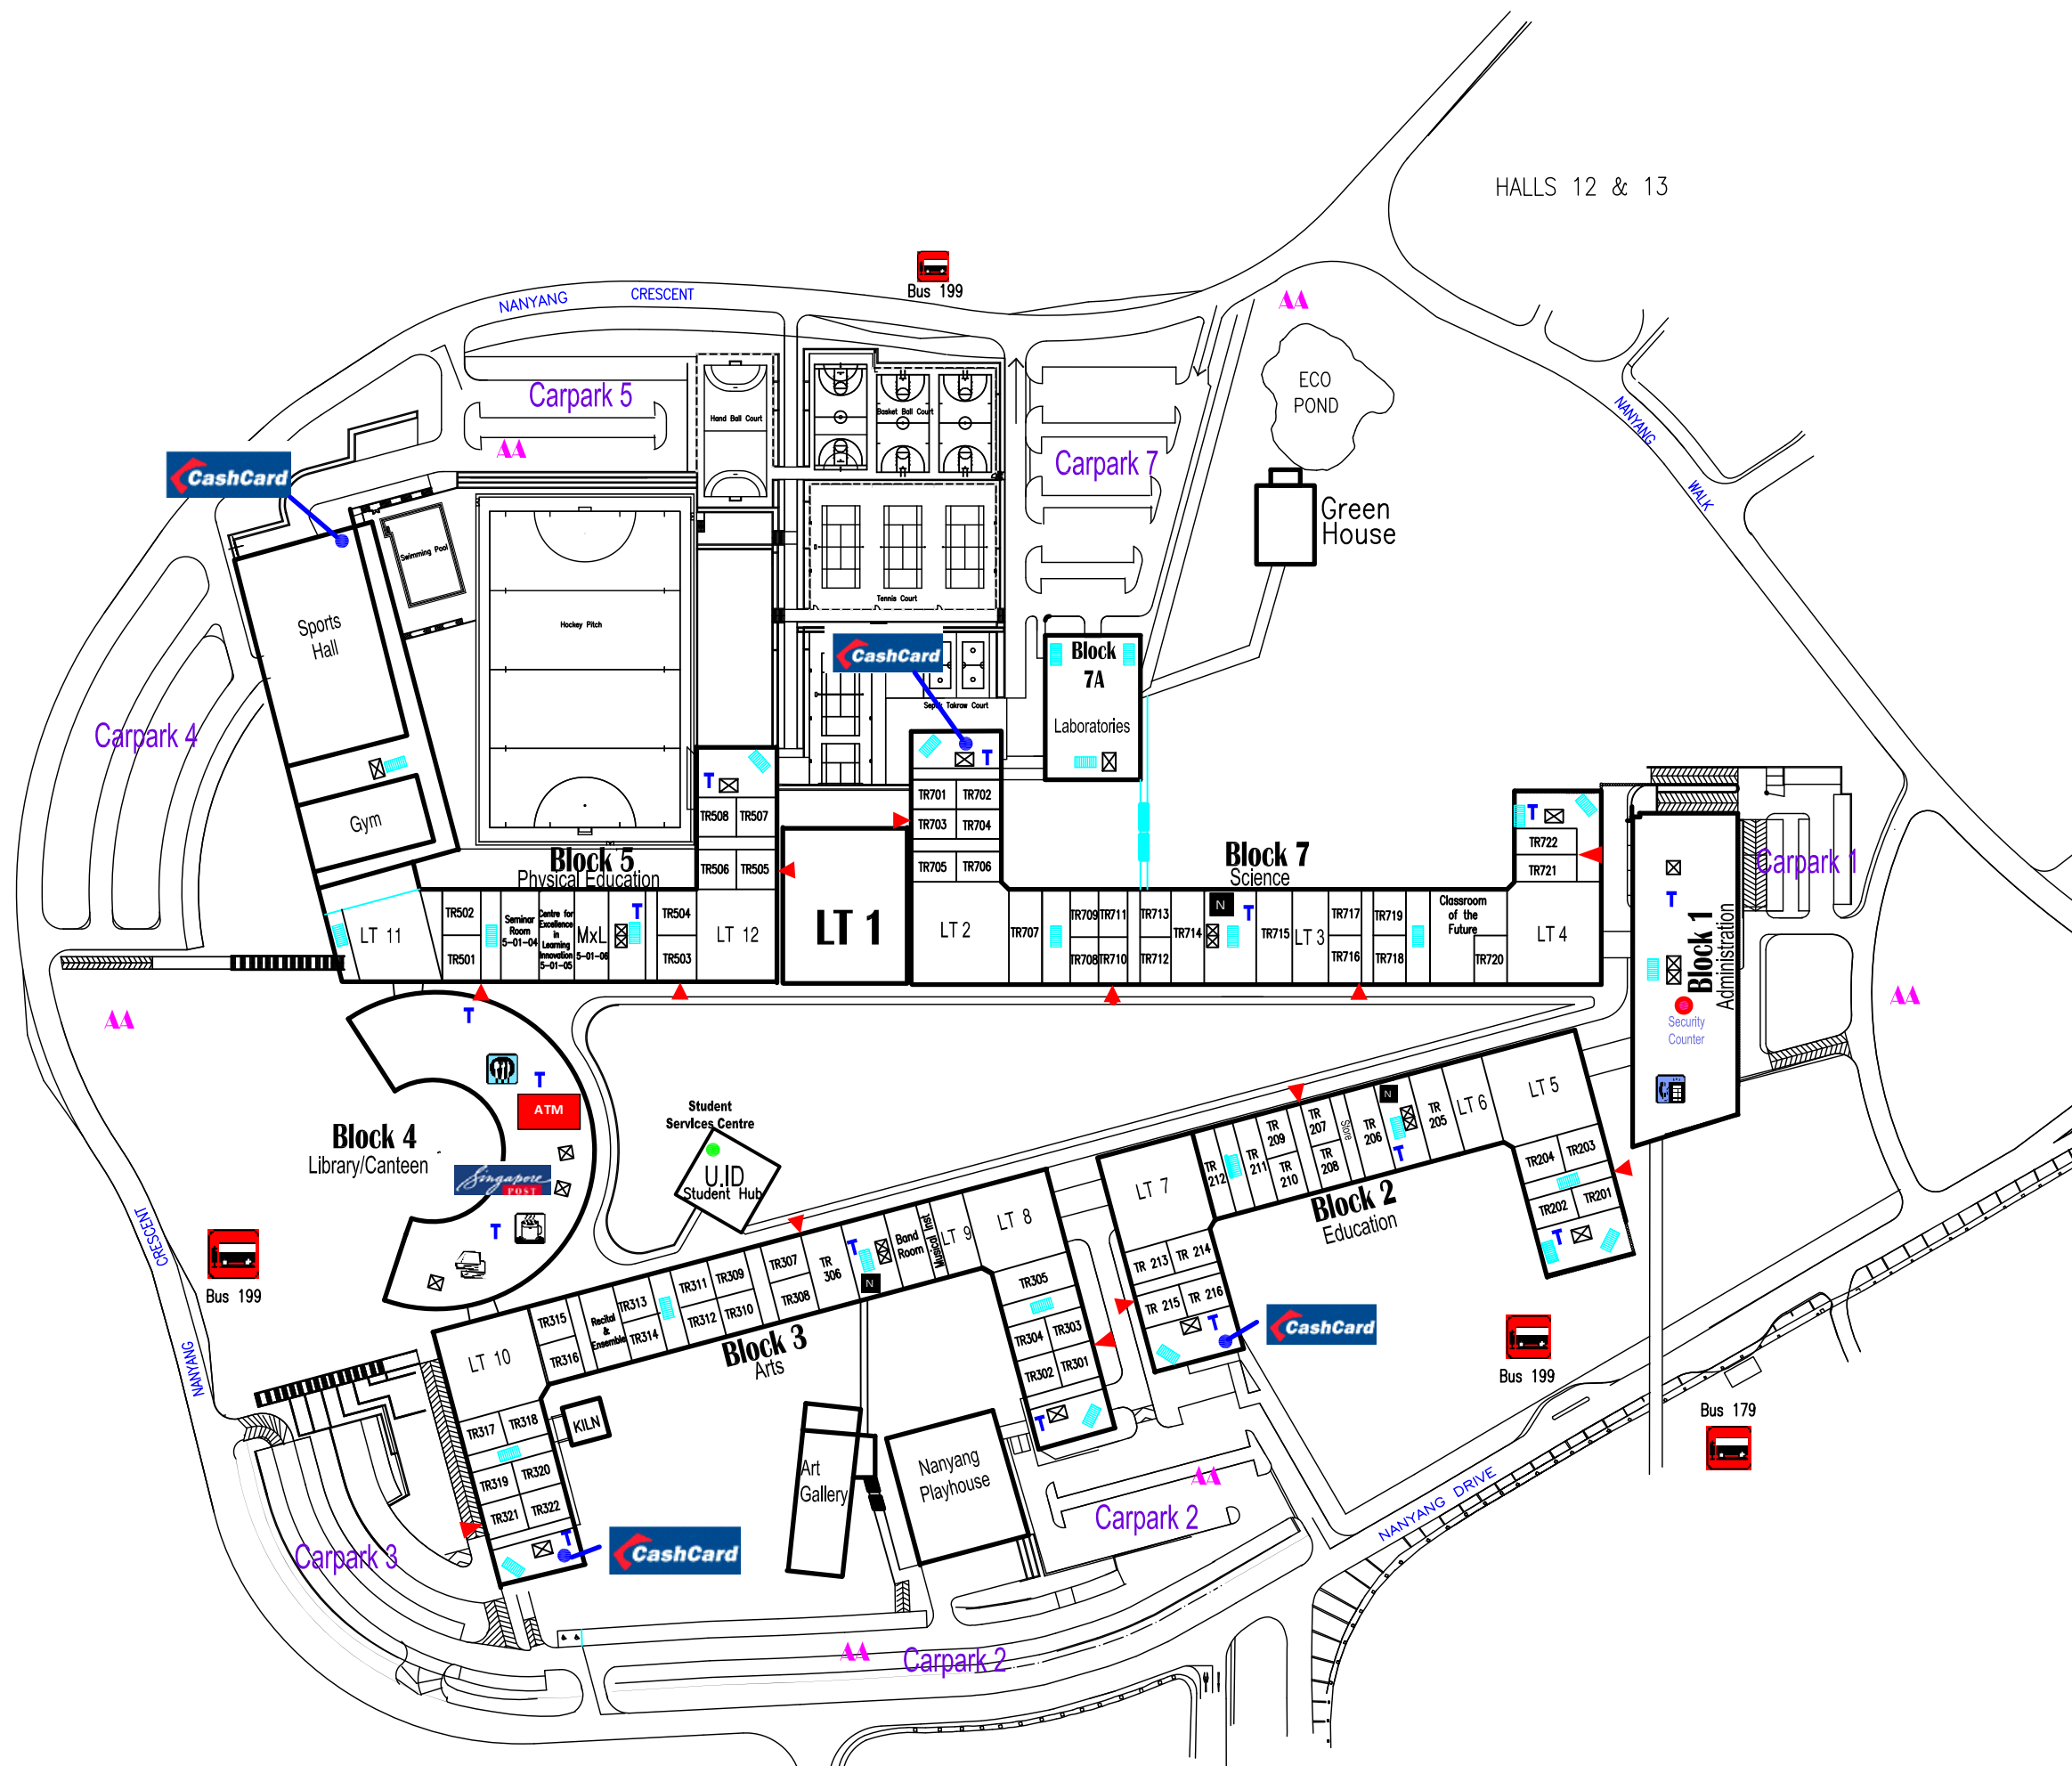

NIE Location Map

LEGEND

	Assembly Area for Emergency Evacuation	
	Book Shop	Block 4, Basement 1
	Bus Stop	Bus Service 199 & 179
	Cash Card Top Up	Blocks 2, 3, 5 & 7 Basement level
	Cafe	Block 4, Level 3
	Canteen	Block 4, Basement 1
	Emergency Phone	Dial 3999 or 3000
	Lift	
	Public Phone	
	SAM Machine	Block 4, Level 1
	Toilet	All levels at lift lobby and both ends of building
	DBS/POSB ATM	Block 4, Level 1
	Nursing Room	Blocks 2, 3 & 7, Level2

All Lecture Theatres and Tutorial Rooms are located on Level 1 except for:
 NIE3-B1-TR323 @ Block 3 Basement 1
 NIE5-B1-TR509 and NIE5-B1-TR510 @ Block 5 Basement 1