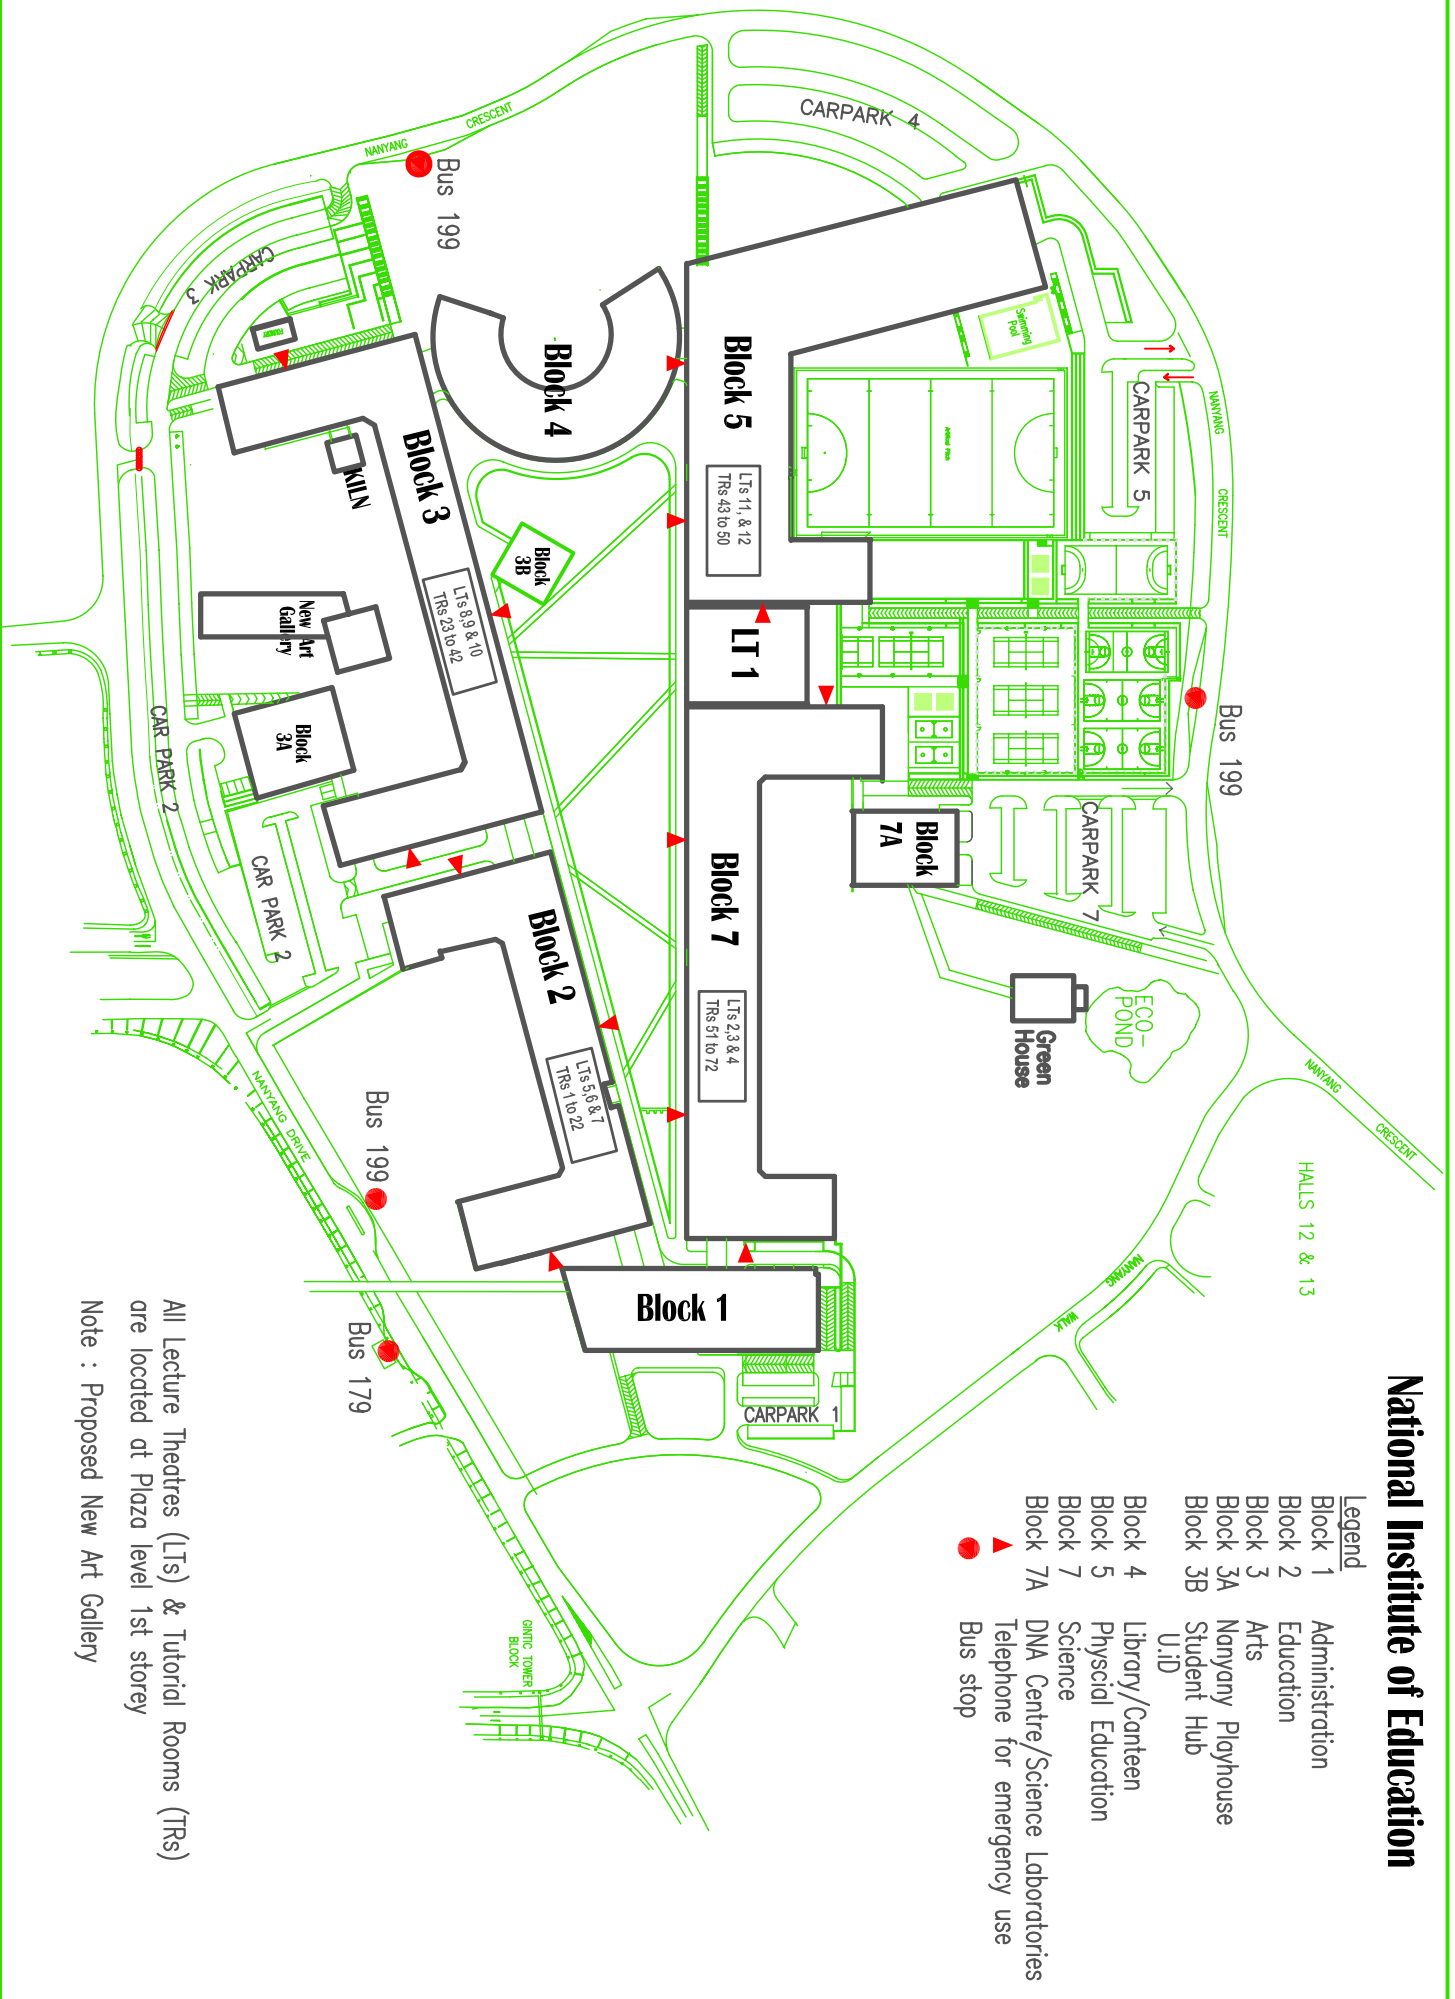

National Institute of Education

- Legend**
- Block 1 Administration
 - Block 2 Education
 - Block 3 Arts
 - Block 3A Nanyang Playhouse
 - Block 3B Student Hub
 - Block 4 U.I.D
 - Block 5 Library/Canteen
 - Block 7 Physical Education
 - Block 7 Science
 - Block 7A DNA Centre/Science Laboratories
 - Telephone for emergency use
 - Bus stop

All Lecture Theatres (LTs) & Tutorial Rooms (TRs) are located at Plaza level 1st storey

Note : Proposed New Art Gallery