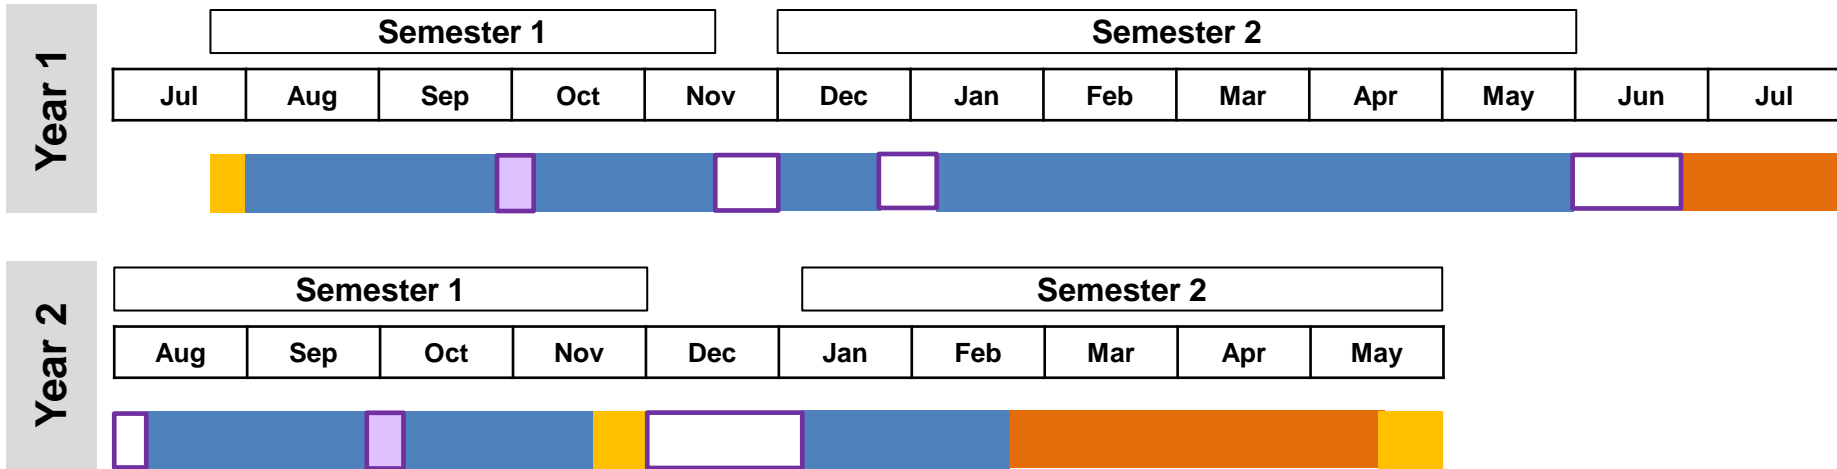

PGDE Programme Structure (All except PE, 16 mths)

Legend

- Courses
- Orientation/ Teacher Preparation Enhancement Programme/ Beginning Teachers' Orientation Programme
- Teaching Assistantship / Teaching Practice
- Recess Week
- Break for self-directed learning and consolidation

Kindly refer to the [Academic Calendar](#) for the exact dates.

PGDE Programme Structure (PE, 2 years)

Legend

- Courses
- Orientation/ Teacher Preparation Enhancement Programme/ Beginning Teachers' Orientation Programme
- Teaching Practice
- Recess Week
- Break for self-directed learning and consolidation