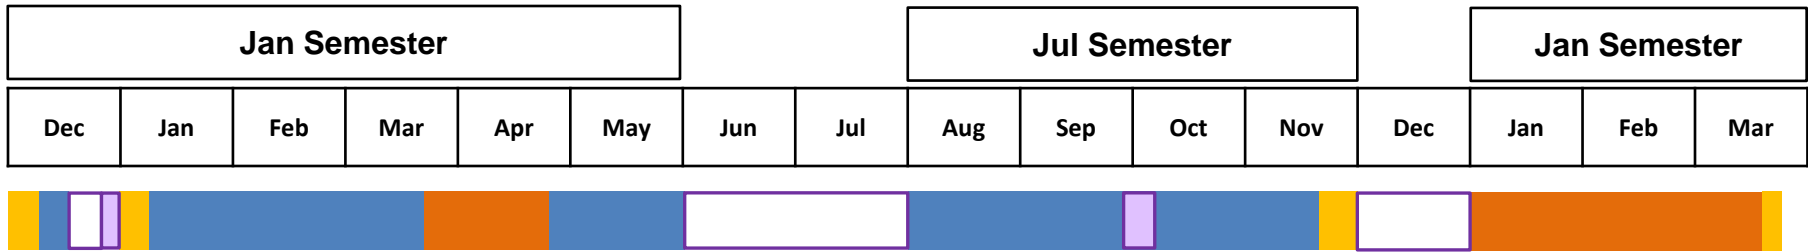

PGDE Programme Structure (All except PE, 16 mths)

Legend

- Courses
- Orientation/ Teacher Preparation Enhancement Programme/ Beginning Teachers' Orientation Programme
- Teaching Assistantship / Teaching Practice
- Recess Week
- Break for self-directed learning and consolidation

Kindly refer to the [Academic Calendar](#) for the exact dates.

PGDE Programme Structure (PE, 2 years)

Legend

- Courses
- Orientation/ Teacher Preparation Enhancement Programme/ Beginning Teachers' Orientation Programme
- Teaching Practice
- Recess Week
- Break for self-directed learning and consolidation